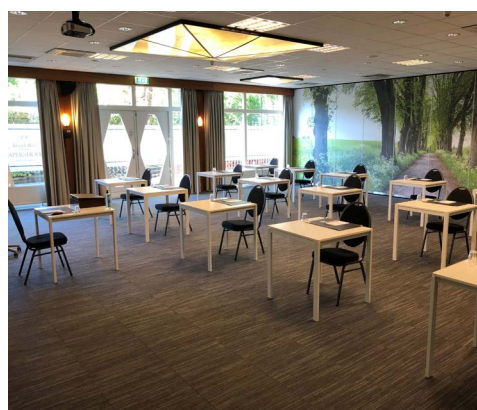

MEETING ROOMS OF AMRÂTH HOTEL LAPERSHOEK-ARENAPARK

MEETING ROOM	Board/Carré	U-shape	Classroom	Cabaret	Theater	Informal	Dinner	m²
Strauss	6	-	-	-	-	-	-	26
Schubert	12	10	8	-	12	18	8	55
Ravel (met bar)	18	16	14	-	22	22	9	68
Mahler	12	10	10	-	20	18	9	77
Bach	12	10	10	-	20	18	9	77
Mozart	22	20	24	-	40	40	45	121
Beethoven	22	20	24	-	40	40	45	121
Chopin	22	20	24	-	40	44	20	134
Lapers (met bar)	27	24	30	-	54	54	20	162
CONNECTED MEETING ROOMS								
Mozart, Schubert	-	-	40	40	58	58	120	176
Mozart, Schubert, Strauss	-	-	50	50	67	67	70	202
Chopin, Ravel	-	-	40	35	67	67	60	202
Chopin, Ravel, Mahler	-	-	-	-	-	93	90	279
Chopin, Ravel, Mahler, Mozart	-	-	-	-	-	133	120	400
Lapers, Bach	-	-	-	-	-	79	70	239
Lapers, Bach, Beethoven	-	-	-	-	-	120	115	360
All rooms ground floor	-	-	-	-	-	168	130	504
All rooms souterrain	-	-	-	-	-	120	115	360

The numbers mentioned are indicative. On request and within the possibilities, wishes regarding set ups that are not mentioned can be honored. Prices for just room rental are available on request.

OTHER WISHES?

Would you prefer to receive a tailor-made proposal or would you like to receive a suggestion for lunch, dinner, high tea or informal cocktail party?

**LET US KNOW
OR RESERVE NOW!**

info@lapershoek.nl

035 623 13 41

Version November 2021. Mentioned prices and content are subject to changes and can be booked up to and including the release date of the next version.